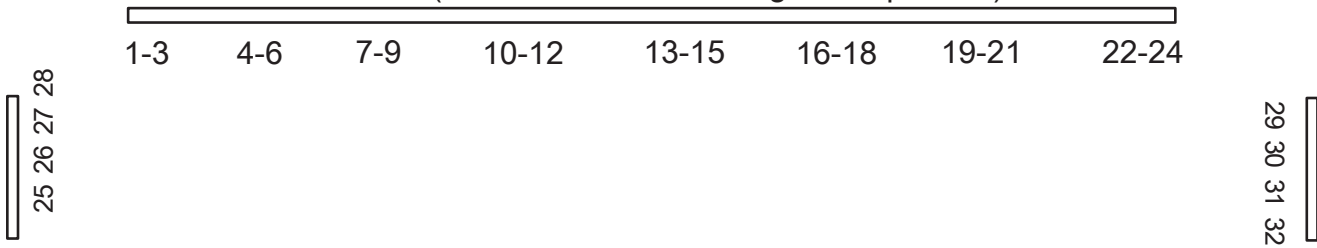

Over auditorium light bar  
(24 dimmer circuits in eight wall panels\*)

OVER STAGE LIGHT BARS  
54 dimmer circuits with 2' pigtails evenly spaced

## LIGHTING DIAGRAM

AVAILABLE LIGHTING EQUIPMENT  
(3 Pin Stage Connectors)

- 16 19 degree ellipsoidals - ETC Source 4 Model 419
- 20 26 degree ellipsoidals - ETC Source 4 Model 426
- 4 50 degree ellipsoidals - ETC Source 4 Model 450
- 12 36 degree ellipsoidals - ETC Source 4 Model 436
- 12 8" Fresnel w/ 1000w lamp - Altman 75Q
- 6 8" Pars w/ multiple lens kits - ETC S4PAR-EA
- 4 6' 3-CIRCUIT STRIP W/ 300 W.LAMPS - Altman r 40-8
- 1 Medium throw follow spot - Altman comet