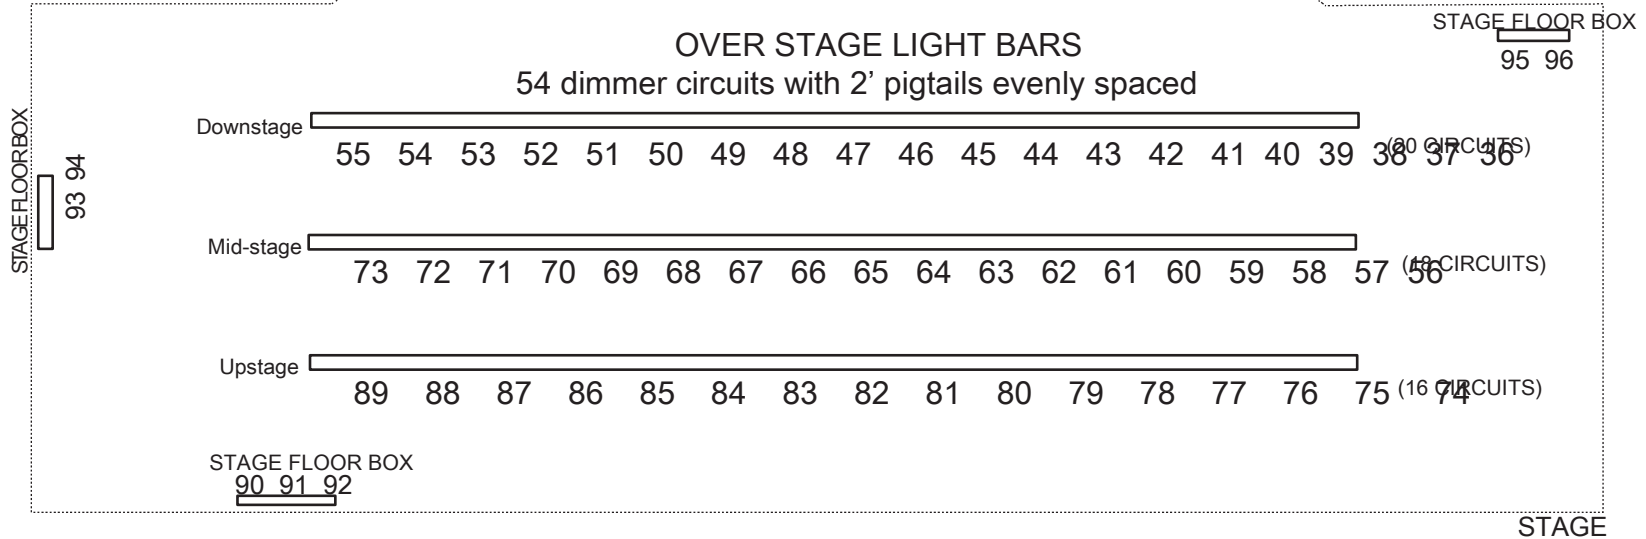

Over auditorium light bar  
(24 dimmer circuits in eight wall panels\*)

OVER STAGE LIGHT BARS  
54 dimmer circuits with 2' pigtails evenly spaced

## LIGHTING DIAGRAM

AVAILABLE LIGHTING EQUIPMENT  
(3 Pin Stage Connectors)

- 16 19 degree ellipsoidals - ETC Source 4 Model 419
- 20 26 degree ellipsoidals - ETC Source 4 Model 426
- 4 50 degree ellipsoidals - ETC Source 4 Model 450
- 12 36 degree ellipsoidals - ETC Source 4 Model 436
- 12 8" Fresnel w/ 1000w lamp - Altman 75Q
- 6 8" Pars w/ multiple lens kits - ETC S4PAR-EA
- 4 6' 3-CIRCUIT STRIP W/ 300 W.LAMPS - Altman r 40-8
- 1 Medium throw follow spot - Altman comet